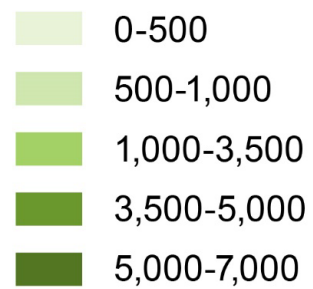

HAYS COUNTY EMPLOYMENT GROWTH

2015
90,144
EMPLOYMENT

(Source: CAMPO 2045 RTP Model)

HAYS COUNTY EMPLOYMENT GROWTH

2025
122,000
EMPLOYMENT

(Source: CAMPO 2045 RTP Model)

HAYS COUNTY EMPLOYMENT GROWTH

2045
320,000
EMPLOYMENT