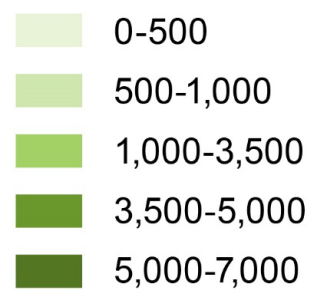

HAYS COUNTY EMPLOYMENT GROWTH

2015
90,144
EMPLOYMENT

(Source: CAMPO 2045 RTP Model)

HAYS COUNTY EMPLOYMENT GROWTH

2025
122,000
EMPLOYMENT

(Source: CAMPO 2045 RTP Model)

HAYS COUNTY EMPLOYMENT GROWTH

2045
320,000
EMPLOYMENT