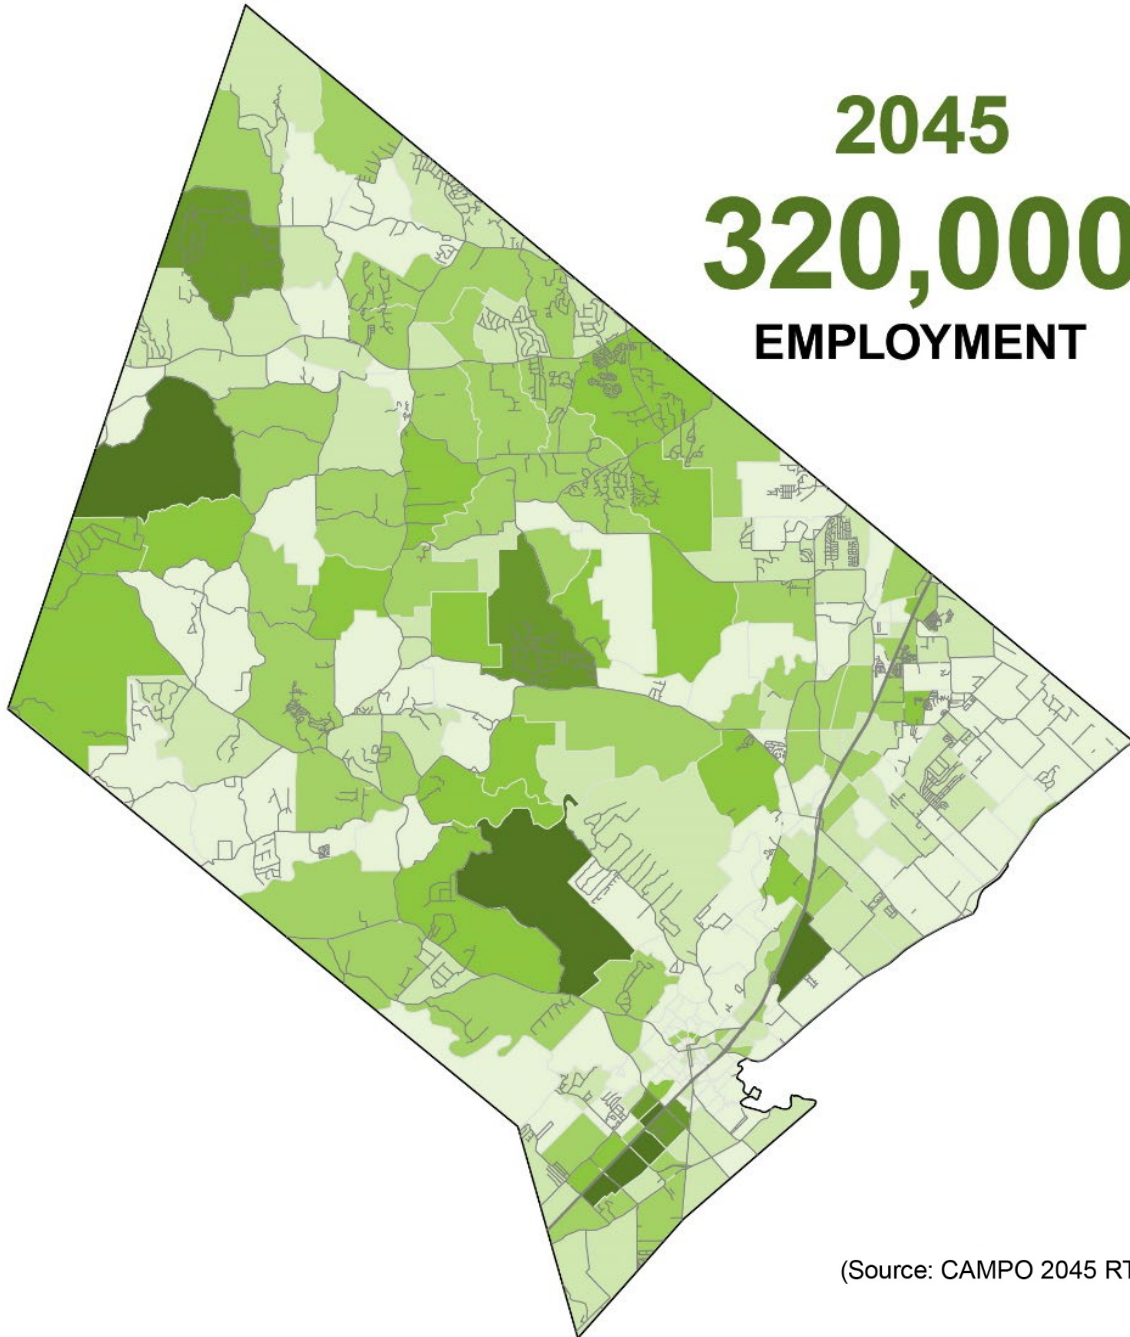

HAYS COUNTY EMPLOYMENT GROWTH

2015
90,144
EMPLOYMENT

(Source: CAMPO 2045 RTP Model)

HAYS COUNTY EMPLOYMENT GROWTH

2025
122,000
EMPLOYMENT

(Source: CAMPO 2045 RTP Model)

HAYS COUNTY EMPLOYMENT GROWTH

2045
320,000
EMPLOYMENT