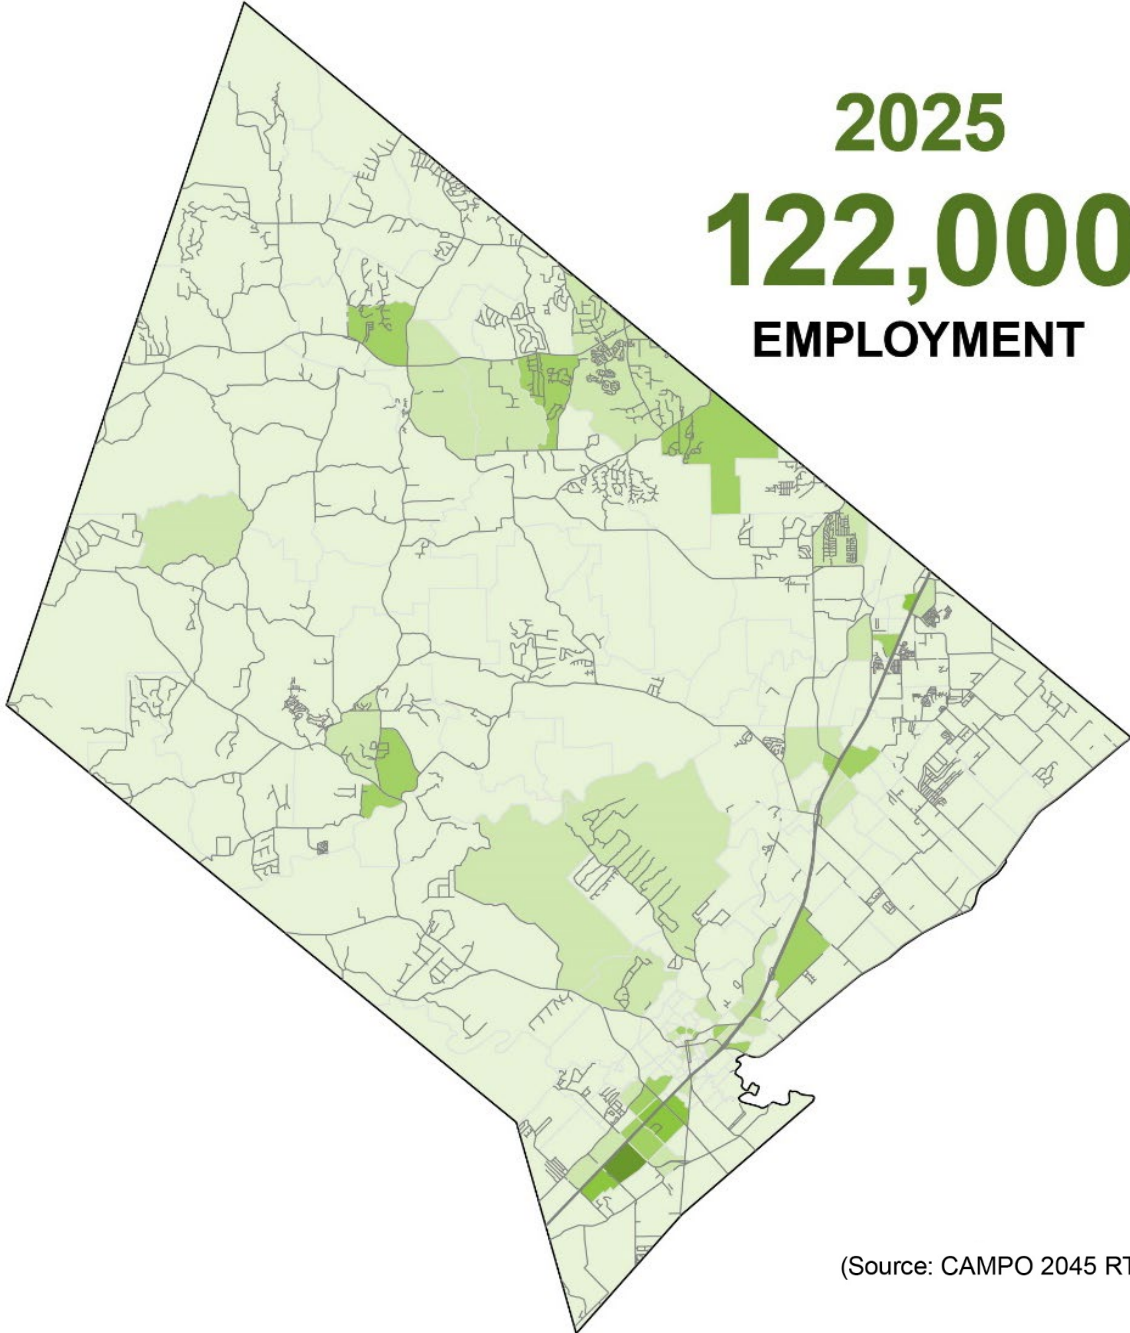

HAYS COUNTY EMPLOYMENT GROWTH

2015
90,144
EMPLOYMENT

(Source: CAMPO 2045 RTP Model)

HAYS COUNTY EMPLOYMENT GROWTH

2025
122,000
EMPLOYMENT

(Source: CAMPO 2045 RTP Model)

HAYS COUNTY EMPLOYMENT GROWTH

2045
320,000
EMPLOYMENT

(Source: CAMPO 2045 RTP Model)