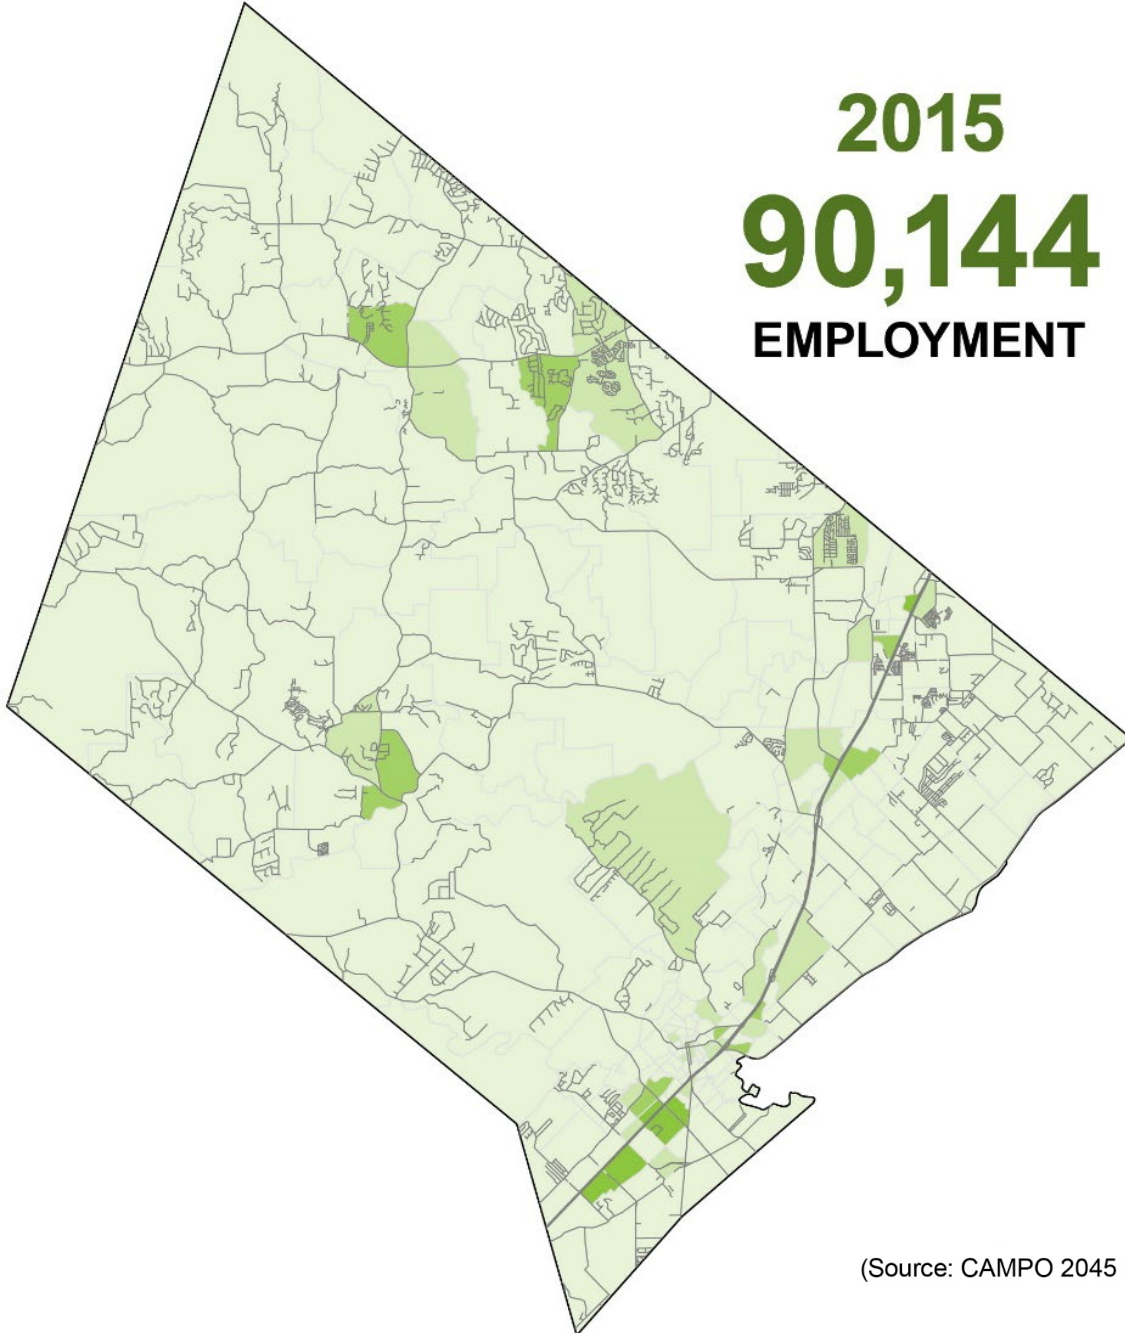

HAYS COUNTY EMPLOYMENT GROWTH

2015
90,144
EMPLOYMENT

(Source: CAMPO 2045 RTP Model)

HAYS COUNTY EMPLOYMENT GROWTH

2025
122,000
EMPLOYMENT

(Source: CAMPO 2045 RTP Model)

HAYS COUNTY EMPLOYMENT GROWTH

2045
320,000
EMPLOYMENT

(Source: CAMPO 2045 RTP Model)